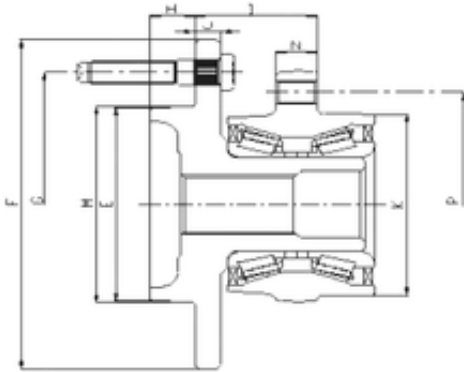

NTK BEARING PRECISION AXLE CORP.

ILJIN IJ223004 angular contact ball bearings

Bearing No. IJ223004

P	126 mm
I	49,16 mm
E	86,76 mm
F	181 mm
G	134,938 mm
H	22 mm
J	10 mm
K	99,3 mm
M	92,3 mm
N	13,7 mm
1	Wheel Bearing

IJ223004 Bearing 2D drawings and 3D CAD models