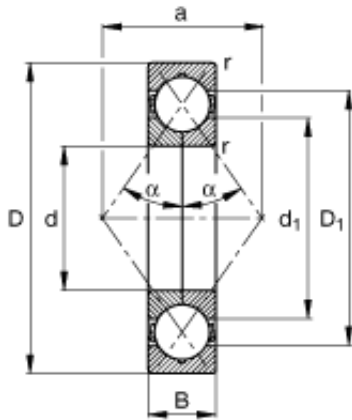

NTK BEARING PRECISION AXLE CORP.

60 mm x 110 mm x 22 mm FAG QJ212-TVP
angular contact ball bearings

Bearing No. QJ212-TVP

QJ212-TVP Bearing 2D drawings and 3D CAD models

Size	60x110x22 mm
Bore Diameter	60 mm
Outer Diameter	110 mm
Width	22 mm
d	60 mm
D	110 mm
B	22 mm
a	60 mm
D ₁	93 mm
D _{a max}	101 mm
d ₁	77,3 mm
d _{a min}	69 mm
r _{a max}	1,5 mm
r _{min}	1,5 mm
	35 ° / Angle
m	0,889 kg / Weight
C _r	97000 N / Dynamic load rating (radial)
C _{0r}	92000 N / Static load rating (radial)
n _G	7400 1/min / Limiting speed
C _{ur}	6200 N / Fatigue limit load, radial