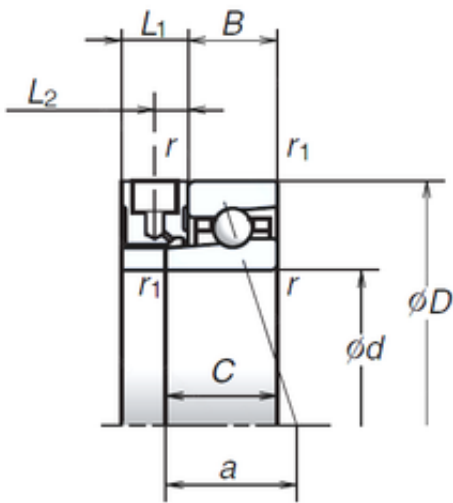

NTK BEARING PRECISION AXLE CORP.

65 mm x 90 mm x 13 mm NSK 65BER19XE
angular contact ball bearings

Bearing No. 65BER19XE

Size	65x90x13 mm
Bore Diameter	65 mm
Outer Diameter	90 mm
Width	13 mm
d	65 mm
D	90 mm
B	13 mm
C	18 mm
L2	7,5 mm
Angle (°)	25 °
a	29,6 mm
r min.	1 mm
r1 min.	0,6 mm
L1	15 mm
Weight	0,209 Kg
Basic dynamic load rating (C)	14,5 kN
Basic static load rating (C0)	12,6 kN
(Grease) Lubrication Speed	38 800 r/min

65BER19XE Bearing 2D drawings and 3D CAD models