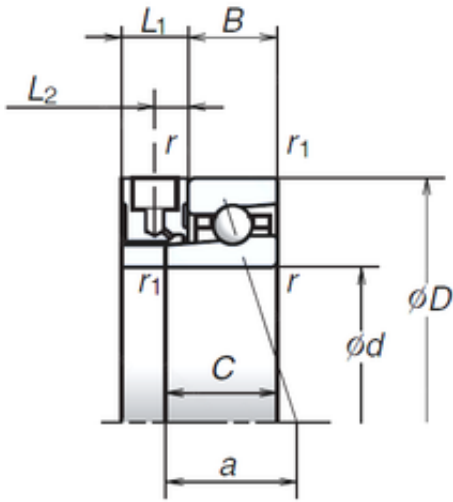

NTK BEARING PRECISION AXLE CORP.

100 mm x 140 mm x 20 mm NSK 100BER19XE angular contact ball bearings

Bearing No. 100BER19XE

Size	100x140x20 mm
Bore Diameter	100 mm
Outer Diameter	140 mm
Width	20 mm
d	100 mm
D	140 mm
B	20 mm
C	25 mm
L2	7,5 mm
Angle ()	25 °
a	43 mm
r min.	1,1 mm
r1 min.	0,6 mm
L1	15 mm
Weight	0,739 Kg
Basic dynamic load rating (C)	36 kN
Basic static load rating (C0)	33,5 kN
(Grease) Lubrication Speed	25 000 r/min

100BER19XE Bearing 2D drawings and 3D CAD models