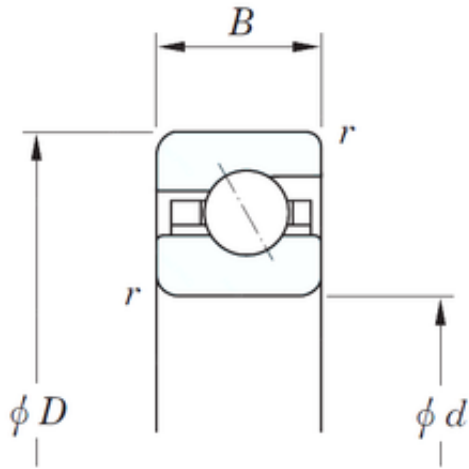

NTK BEARING PRECISION AXLE CORP.

165,1 mm x 180,975 mm x 7,938 mm KOYO
KBA065 angular contact ball bearings

Bearing No. KBA065

Size	165.1x180.975x7.938 mm
Bore Diameter	165,1 mm
Outer Diameter	180,975 mm
Width	7,938 mm
d	165,1 mm
D	180,975 mm
B	7,938 mm
C	7,938 mm
r	1 mm
Weight	0,213 Kg
Basic dynamic load rating (C)	10,1 kN
Bearing No.	KBA065
r(min)	1
Cr	10.1
C0r	18.8
Mass(kg)	0.213

KBA065 Bearing 2D drawings and 3D CAD models