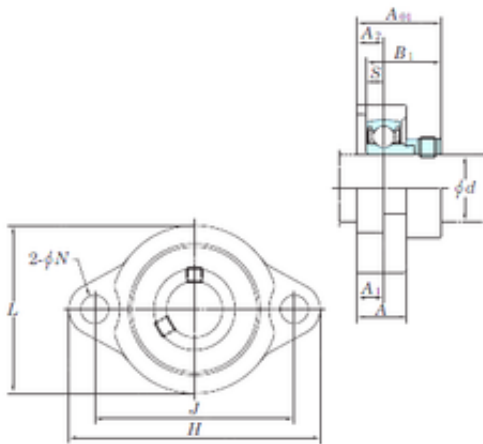

## KOYO ALF207-22 bearing units

Bearing No. ALF207-22

ALF207-22 Bearing 2D drawings and 3D CAD models

Bore Diameter	34,925 mm
d	34,925 mm
A0	41 mm
A	24 mm
A1	13 mm
B1	36,5 mm
H	122 mm
J	100 mm
L	89 mm
N	12 mm
S	8,5 mm
Bolt (G)	M10
A2	13 mm
Weight	0,85 Kg
Basic dynamic load rating (C)	25,7 kN
Basic static load rating (C0)	15,4 kN