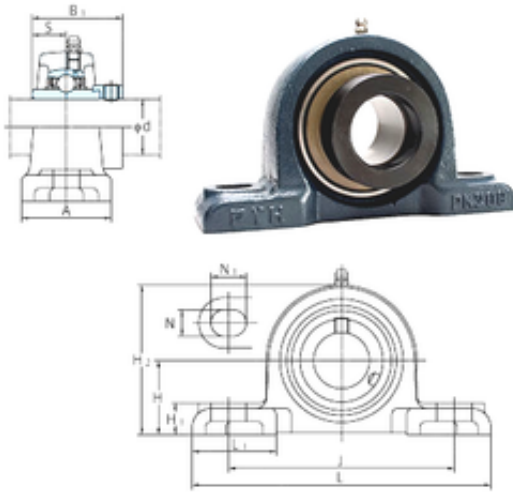

NTK BEARING PRECISION AXLE CORP.

FYH NAPK209 bearing units

Bearing No. NAPK209

Bore Diameter	45 mm
d	45 mm
H	52,4 mm
A	54 mm
B1	56,3 mm
H1	20 mm
H2	106 mm
J	146 mm
L	190 mm
L1	52 mm
N	14 mm
N1	19 mm
S	21,4 mm
Bolt (G)	1/2
Weight	2,7 Kg
Basic dynamic load rating (C)	34,1 kN
Basic static load rating (C0)	21,3 kN

NAPK209 Bearing 2D drawings and 3D CAD models