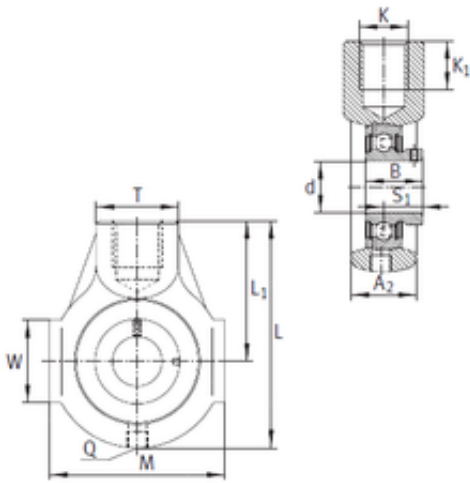

NTK BEARING PRECISION AXLE CORP.

INA PHEY30 bearing units

Bearing No. PHEY30

Bore Diameter	30 mm
d	30 mm
S1	21 mm
K1	24 mm
Thread (Q)	Rp1/8
Thread (K)	M24
B	30 mm
L	114 mm
L1	72 mm
M	85 mm
T	40 mm
W	40 mm
A2	32 mm
Weight	1,03 Kg
Basic dynamic load rating (C)	19,5 kN
Category	Bearings
Inventory	0.0
Manufacturer Name	SCHAEFFLER GROUP
Minimum Buy Quantity	N/A
Weight / Kilogram	1.04
Product Group	M06110

PHEY30 Bearing 2D drawings and 3D CAD models