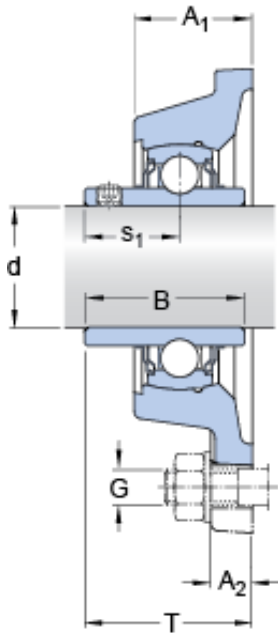

NTK BEARING PRECISION AXLE CORP.

FY 25 TF/VA228 Bearing 2D drawings and 3D CAD models

SKF FY 25 TF/VA228 bearing units

Bearing No. FY 25 TF/VA228

Size	30x25x12 mm
Bore Diameter	30 mm
Outer Diameter	25 mm
Width	12 mm
d	25 mm
A ₁	30 mm
A ₂	12 mm
J	70 mm
L	95 mm
T	38.8 mm
H	12.7 mm
B	34.1 mm
S ₁	19.8 mm
Basic dynamic load rating - C	14 kN
Basic static load rating - C ₀	7.8 kN
Limiting speed	230 r/min
Limiting temperature - T	350 ° C
Mass bearing unit	0.77 kg
Grub (set) screw - G ₂	M6x0.75
Hexagonal key size for grub screw - H	3 mm
Recommended tightening torque for grub screw	4 N · m
Category	Bearings
Inventory	0.0

NTK BEARING PRECISION AXLE CORP.

Manufacturer Name	SKF
Minimum Buy Quantity	N/A
Weight / Kilogram	0
Product Group	M06110
A ₁	30 mm
A ₂	12 mm
N	12.7 mm
s ₁	19.8 mm
Basic dynamic load rating C	14 kN
Basic static load rating C ₀	7.8 kN
Limiting temperature T max.	350 ° C
Grub (set) screw G ₂	M6x0.75
Hexagonal key size for grub screw N	3 mm
Attachment bolts, recommended metric size G	10 mm
Bearing	YAR 205-2FW/VA228