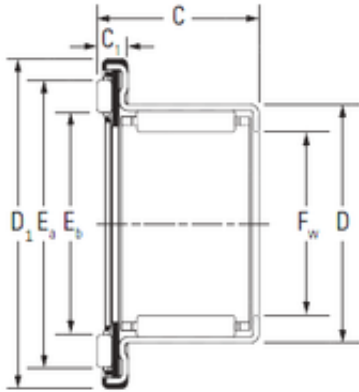

## KOYO RAX 735 complex bearings

Bearing No. RAX 735

Size	35x43x22.2 mm
Bore Diameter	35 mm
Outer Diameter	43 mm
Width	22,2 mm
Fw	35 mm
D	43 mm
D1	56,5 mm
C	22,2 mm
C1	4,2 mm
Ea	50,9 mm
Eb	39 mm
Weight	0,075 Kg
Dynamic load rating radial (C)	24,5 kN
Dynamic load rating axial (C)	19,4 kN
Static load rating radial (C0)	45 kN
Static load rating axial (C0)	88 kN

RAX 735 Bearing 2D drawings and 3D CAD models