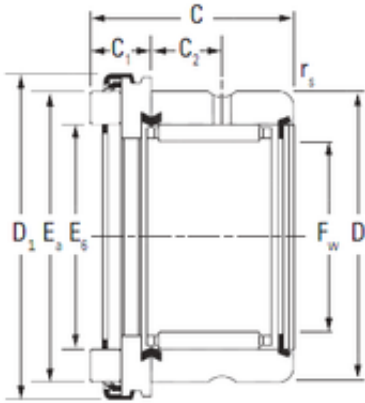

NTK BEARING PRECISION AXLE CORP.

KOYO RAX 550 complex bearings

Bearing No. RAX 550

| | |
|--------------------------------|-------------|
| Size | 50x62x31 mm |
| Bore Diameter | 50 mm |
| Outer Diameter | 62 mm |
| Width | 31 mm |
| Fw | 50 mm |
| D | 62 mm |
| D1 | 70,4 mm |
| C | 31 mm |
| C1 | 10 mm |
| C2 | 11 mm |
| Ea | 64,8 mm |
| Eb | 52,8 mm |
| Weight | 0,232 Kg |
| Dynamic load rating radial (C) | 30,2 kN |
| Dynamic load rating axial (C) | 51 kN |
| Static load rating radial (C0) | 68,5 kN |
| Static load rating axial (C0) | 157 kN |

RAX 550 Bearing 2D drawings and 3D CAD models