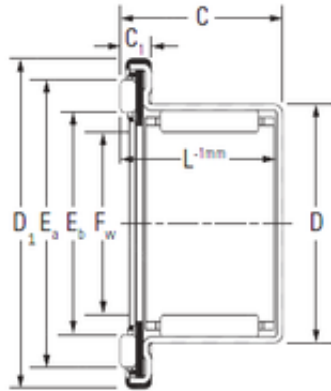

NTK BEARING PRECISION AXLE CORP.

KOYO RAXF 725 complex bearings

Bearing No. RAXF 725

| | |
|--------------------------------|---------------|
| Size | 25x33x22.2 mm |
| Bore Diameter | 25 mm |
| Outer Diameter | 33 mm |
| Width | 22,2 mm |
| Fw | 25 mm |
| D | 33 mm |
| D1 | 45,5 mm |
| C | 22,2 mm |
| C1 | 4,2 mm |
| L | 21,2 mm |
| Ea | 39,6 mm |
| Eb | 30 mm |
| Weight | 0,055 Kg |
| Dynamic load rating radial (C) | 20,5 kN |
| Dynamic load rating axial (C) | 13,7 kN |
| Static load rating radial (C0) | 32 kN |
| Static load rating axial (C0) | 52 kN |

RAXF 725 Bearing 2D drawings and 3D CAD models