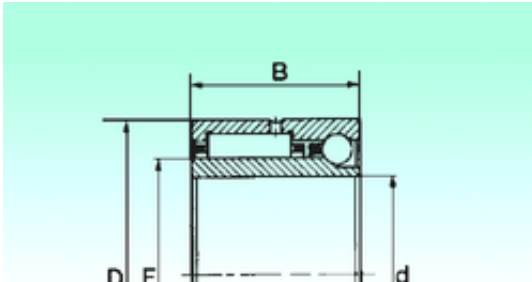

# NTK BEARING PRECISION AXLE CORP.

40 mm x 62 mm x 30 mm NBS NKIA 5908 complex bearings

Bearing No. NKIA 5908

Size	40x62x30 mm
Bore Diameter	40 mm
Outer Diameter	62 mm
Width	30 mm
d	40 mm
F	48 mm
D	62 mm
B	30 mm
C	30 mm
Weight	0,315 Kg
Dynamic load rating radial (C)	40,85 kN
Dynamic load rating axial (C)	7,03 kN
Static load rating radial (C0)	63,65 kN
Static load rating axial (C0)	12,065 kN

NKIA 5908 Bearing 2D drawings and 3D CAD models