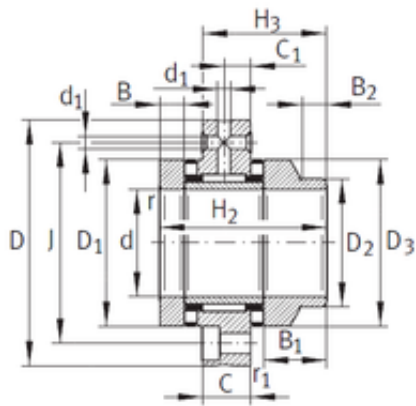

NTK BEARING PRECISION AXLE CORP.

35 mm x 90 mm x 11 mm INA ZARF3590-L-TV complex bearings

Bearing No. ZARF3590-L-TV

ZARF3590-L-TV Bearing 2D drawings and 3D CAD models

Size	35x90x18 mm
Bore Diameter	35 mm
Outer Diameter	90 mm
Width	18 mm
d	35 mm
D	90 mm
C	18 mm
H3	51 mm
d1	3,2 mm
r min.	0,3 mm
r1 min.	0,6 mm
B	11 mm
B1	27 mm
B2	12 mm
C1	10 mm
D1	60 mm
D2	45 mm
D3	58 mm
H2	70 mm
J	73 mm
da min.	43 mm
Da max.	61 mm
Weight	1,25 Kg
Dynamic load rating radial (C)	26 kN
Dynamic load rating axial	56 kN

NTK BEARING PRECISION AXLE CORP.

(C)	
Static load rating radial (C0)	47 kN
Static load rating axial (C0)	148 kN
(Grease) Lubrication Speed	1 700 r/min
Category	Roller Bearings
Inventory	0.0
Manufacturer Name	SCHAEFFLER GROUP
Minimum Buy Quantity	N/A
Weight / Kilogram	0
Product Group	B04144