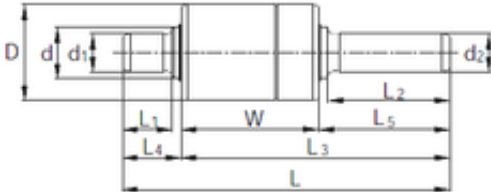

NTK BEARING PRECISION AXLE CORP.

KBC RW306202 complex bearings

Bearing No. RW306202

RW306202 Bearing 2D drawings and 3D CAD models

Outer Diameter	30 mm
D	30 mm
d	15.918 mm
L4	16.5 mm
L5	54.256 mm
L2	51.65 mm
L3	93.15 mm
d1	12 mm
d2	12 mm
L	109.65 mm
L1	14.2 mm
W	38.894 mm