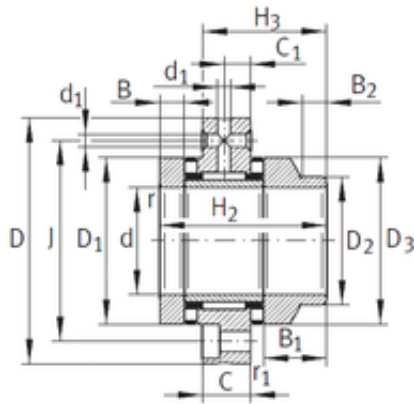

NTK BEARING PRECISION AXLE CORP.

17 mm x 62 mm x 9 mm INA ZARF1762-L-TV complex bearings

Bearing No. ZARF1762-L-TV

ZARF1762-L-TV Bearing 2D drawings and 3D CAD models

Size	17x62x14 mm
Bore Diameter	17 mm
Outer Diameter	62 mm
Width	14 mm
d	17 mm
D	62 mm
C	14 mm
H3	41,5 mm
d1	3,2 mm
r min.	0,3 mm
r1 min.	0,6 mm
B	9 mm
B1	23 mm
B2	11 mm
C1	8 mm
D1	38 mm
D2	28 mm
D3	38 mm
H2	57 mm
J	48 mm
da min.	26 mm
Da max.	39 mm
Weight	0,52 Kg
Dynamic load rating radial (C)	14 kN
Dynamic load rating axial	26 kN

NTK BEARING PRECISION AXLE CORP.

(C)	
Static load rating radial (C0)	19,9 kN
Static load rating axial (C0)	57 kN
(Grease) Lubrication Speed	2 100 r/min
Category	Ball Bearings
Inventory	0.0
Manufacturer Name	SCHAEFFLER GROUP
Minimum Buy Quantity	N/A
Weight / Kilogram	0.623
EAN	4012802597356
Product Group	B00234