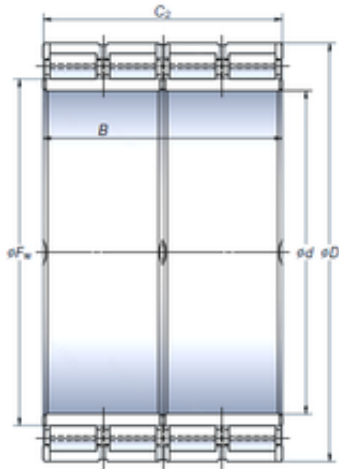

# NTK BEARING PRECISION AXLE CORP.

950 mm x 1 330 mm x 950 mm NSK  
STF950RV1314g cylindrical roller bearings

Bearing No. STF950RV1314g

Size	950x1330x950 mm
Bore Diameter	950 mm
Outer Diameter	1330 mm
Width	950 mm
d	950 mm
Fw	1 053 mm
D	1 330 mm
B	950 mm
C	950 mm
Basic dynamic load rating (C)	33 500 kN

STF950RV1314g Bearing 2D drawings and 3D CAD models