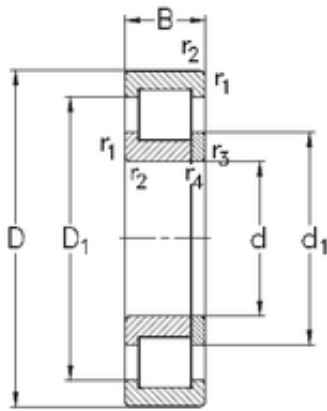

NTK BEARING PRECISION AXLE CORP.

130 mm x 230 mm x 40 mm NKE NUP226-E-MA6 cylindrical roller bearings

Bearing No. NUP226-E-MA6

Size	130x230x40 mm
Bore Diameter	130 mm
Outer Diameter	230 mm
Width	40 mm
d	130 mm
F	153,5 mm
D	230 mm
B	40 mm
C	40 mm
r1 min.	3 mm
r2 min.	3 mm
r3 min.	3 mm
r4 min.	3 mm
Weight	6,5 Kg
Basic dynamic load rating (C)	406 kN
Basic static load rating (C0)	456 kN

NUP226-E-MA6 Bearing 2D drawings and 3D CAD models