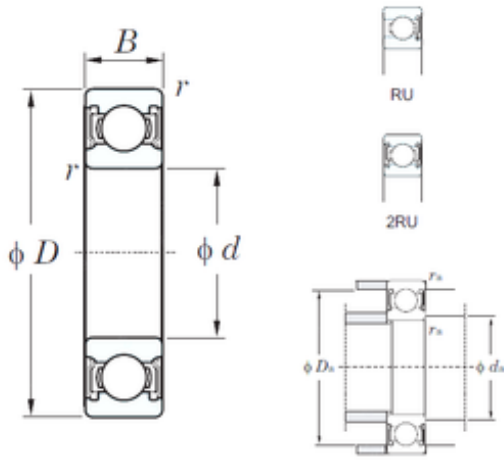

NTK BEARING PRECISION AXLE CORP.

95 mm x 170 mm x 32 mm KOYO 6219-2RU
deep groove ball bearings

Bearing No. 6219-2RU

Size	95x170x32 mm
Bore Diameter	95 mm
Outer Diameter	170 mm
Width	32 mm
d	95 mm
D	170 mm
B	32 mm
C	32 mm
r min.	2,1 mm
da min.	106 mm
da max	113 mm
Da max.	159 mm
ra max.	2 mm
Weight	2,62 Kg
Basic dynamic load rating (C)	109 kN
Basic static load rating (C0)	81,9 kN
(Grease) Lubrication Speed	3700 r/min

6219-2RU Bearing 2D drawings and 3D CAD models