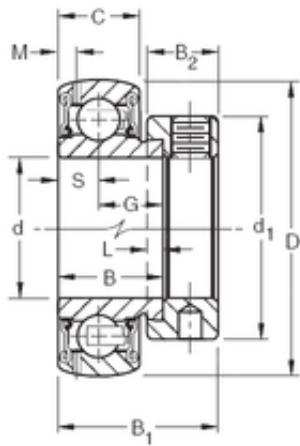

NTK BEARING PRECISION AXLE CORP.

50,8 mm x 100 mm x 32,54 mm Timken
GRA200RRB deep groove ball bearings

Bearing No. GRA200RRB

Size	50.8x100x32.54 mm
Bore Diameter	50,8 mm
Outer Diameter	100 mm
Width	32,54 mm
d	50,8 mm
D	100 mm
B	32,54 mm
C	24 mm
d1	76,2 mm
B1	48,4 mm
B2	20,6 mm
G	20,55 mm
L	4,8 mm
M	4,9 mm
S	11,99 mm
Weight	0,962 Kg
Basic dynamic load rating (C)	48 kN

GRA200RRB Bearing 2D drawings and 3D CAD models