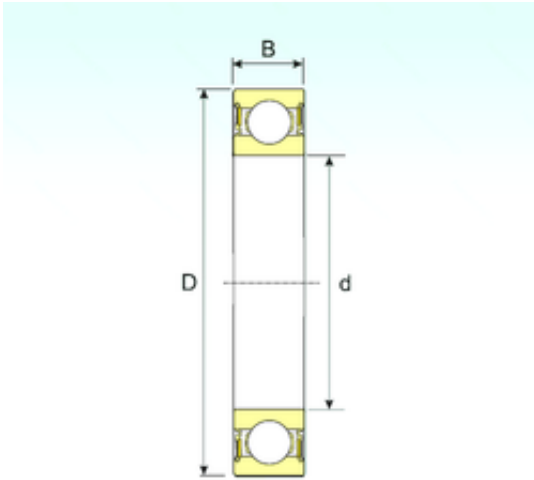

NTK BEARING PRECISION AXLE CORP.

30 mm x 62 mm x 20 mm ISB 62206-2RS deep groove ball bearings

Bearing No. 62206-2RS

Size	30x62x20 mm
Bore Diameter	30 mm
Outer Diameter	62 mm
Width	20 mm
d	30 mm
D	62 mm
B	20 mm
C	20 mm
Weight	0,24 Kg
Basic dynamic load rating (C)	19,11 kN
Basic static load rating (C0)	10,98 kN

62206-2RS Bearing 2D drawings and 3D CAD models