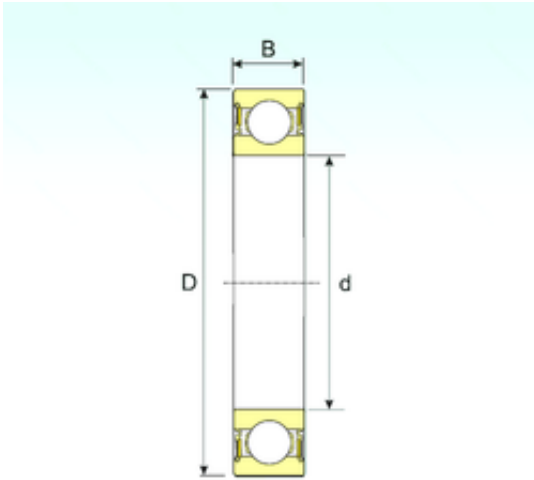

NTK BEARING PRECISION AXLE CORP.

60 mm x 95 mm x 18 mm ISB 6012-2RS deep groove ball bearings

Bearing No. 6012-2RS

Size	60x95x18 mm
Bore Diameter	60 mm
Outer Diameter	95 mm
Width	18 mm
d	60 mm
D	95 mm
B	18 mm
C	18 mm
Weight	0,42 Kg
Basic dynamic load rating (C)	30,09 kN
Basic static load rating (C0)	22,74 kN

6012-2RS Bearing 2D drawings and 3D CAD models