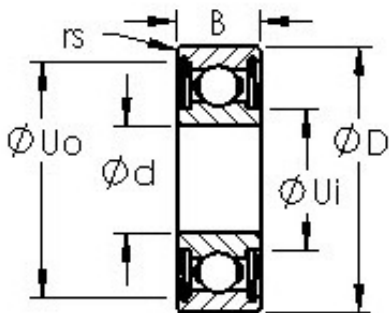

## AST 6221ZZ deep groove ball bearings

Bearing No. 6221ZZ

Size	105x190x36 mm
Bore Diameter	105 mm
Outer Diameter	190 mm
Width	36 mm
Bearing Type	Shielded
Bore Dia (d)	105.0000
Outer Dia (D)	190.0000
Width (B)	36.0000
Radius (min) (rs)	2.100
Dynamic Load Rating (Cr)	133,000
Static Load Rating (Cor)	105,000
Max Speed (Grease) (X1000 RPM)	4
Max Speed (Oil) (X1000 RPM)	4
Max. Shaft Shoulder Dia. Inner (Ui)	127.5
Min. Housing Shoulder Dia., Outer (Uo)	179.000
Weight (g)	3,730.00
Precision	A1
Standard Clearance	C0
Material	52100 Chrome steel (or equivalent)

6221ZZ Bearing 2D drawings and 3D CAD models