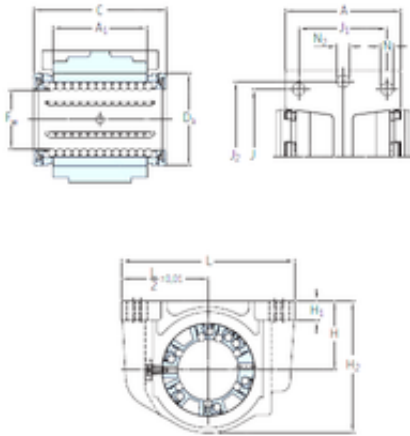

NTK BEARING PRECISION AXLE CORP.

SKF LUCR 60 linear bearings

Bearing No. LUCR 60

Outer Diameter	60 mm
Ew	60 mm
Da	90 mm
A	84 mm
A1	95 mm
C	125 mm
H	60 mm
H1	18 mm
H2	118 mm
J	132 mm
L	160 mm
N	10,5 mm
J1	65 mm
J2	138 mm
N2	13 mm
Weight	2,17 Kg
Basic dynamic load rating (C)	20,4 kN

LUCR 60 Bearing 2D drawings and 3D CAD models